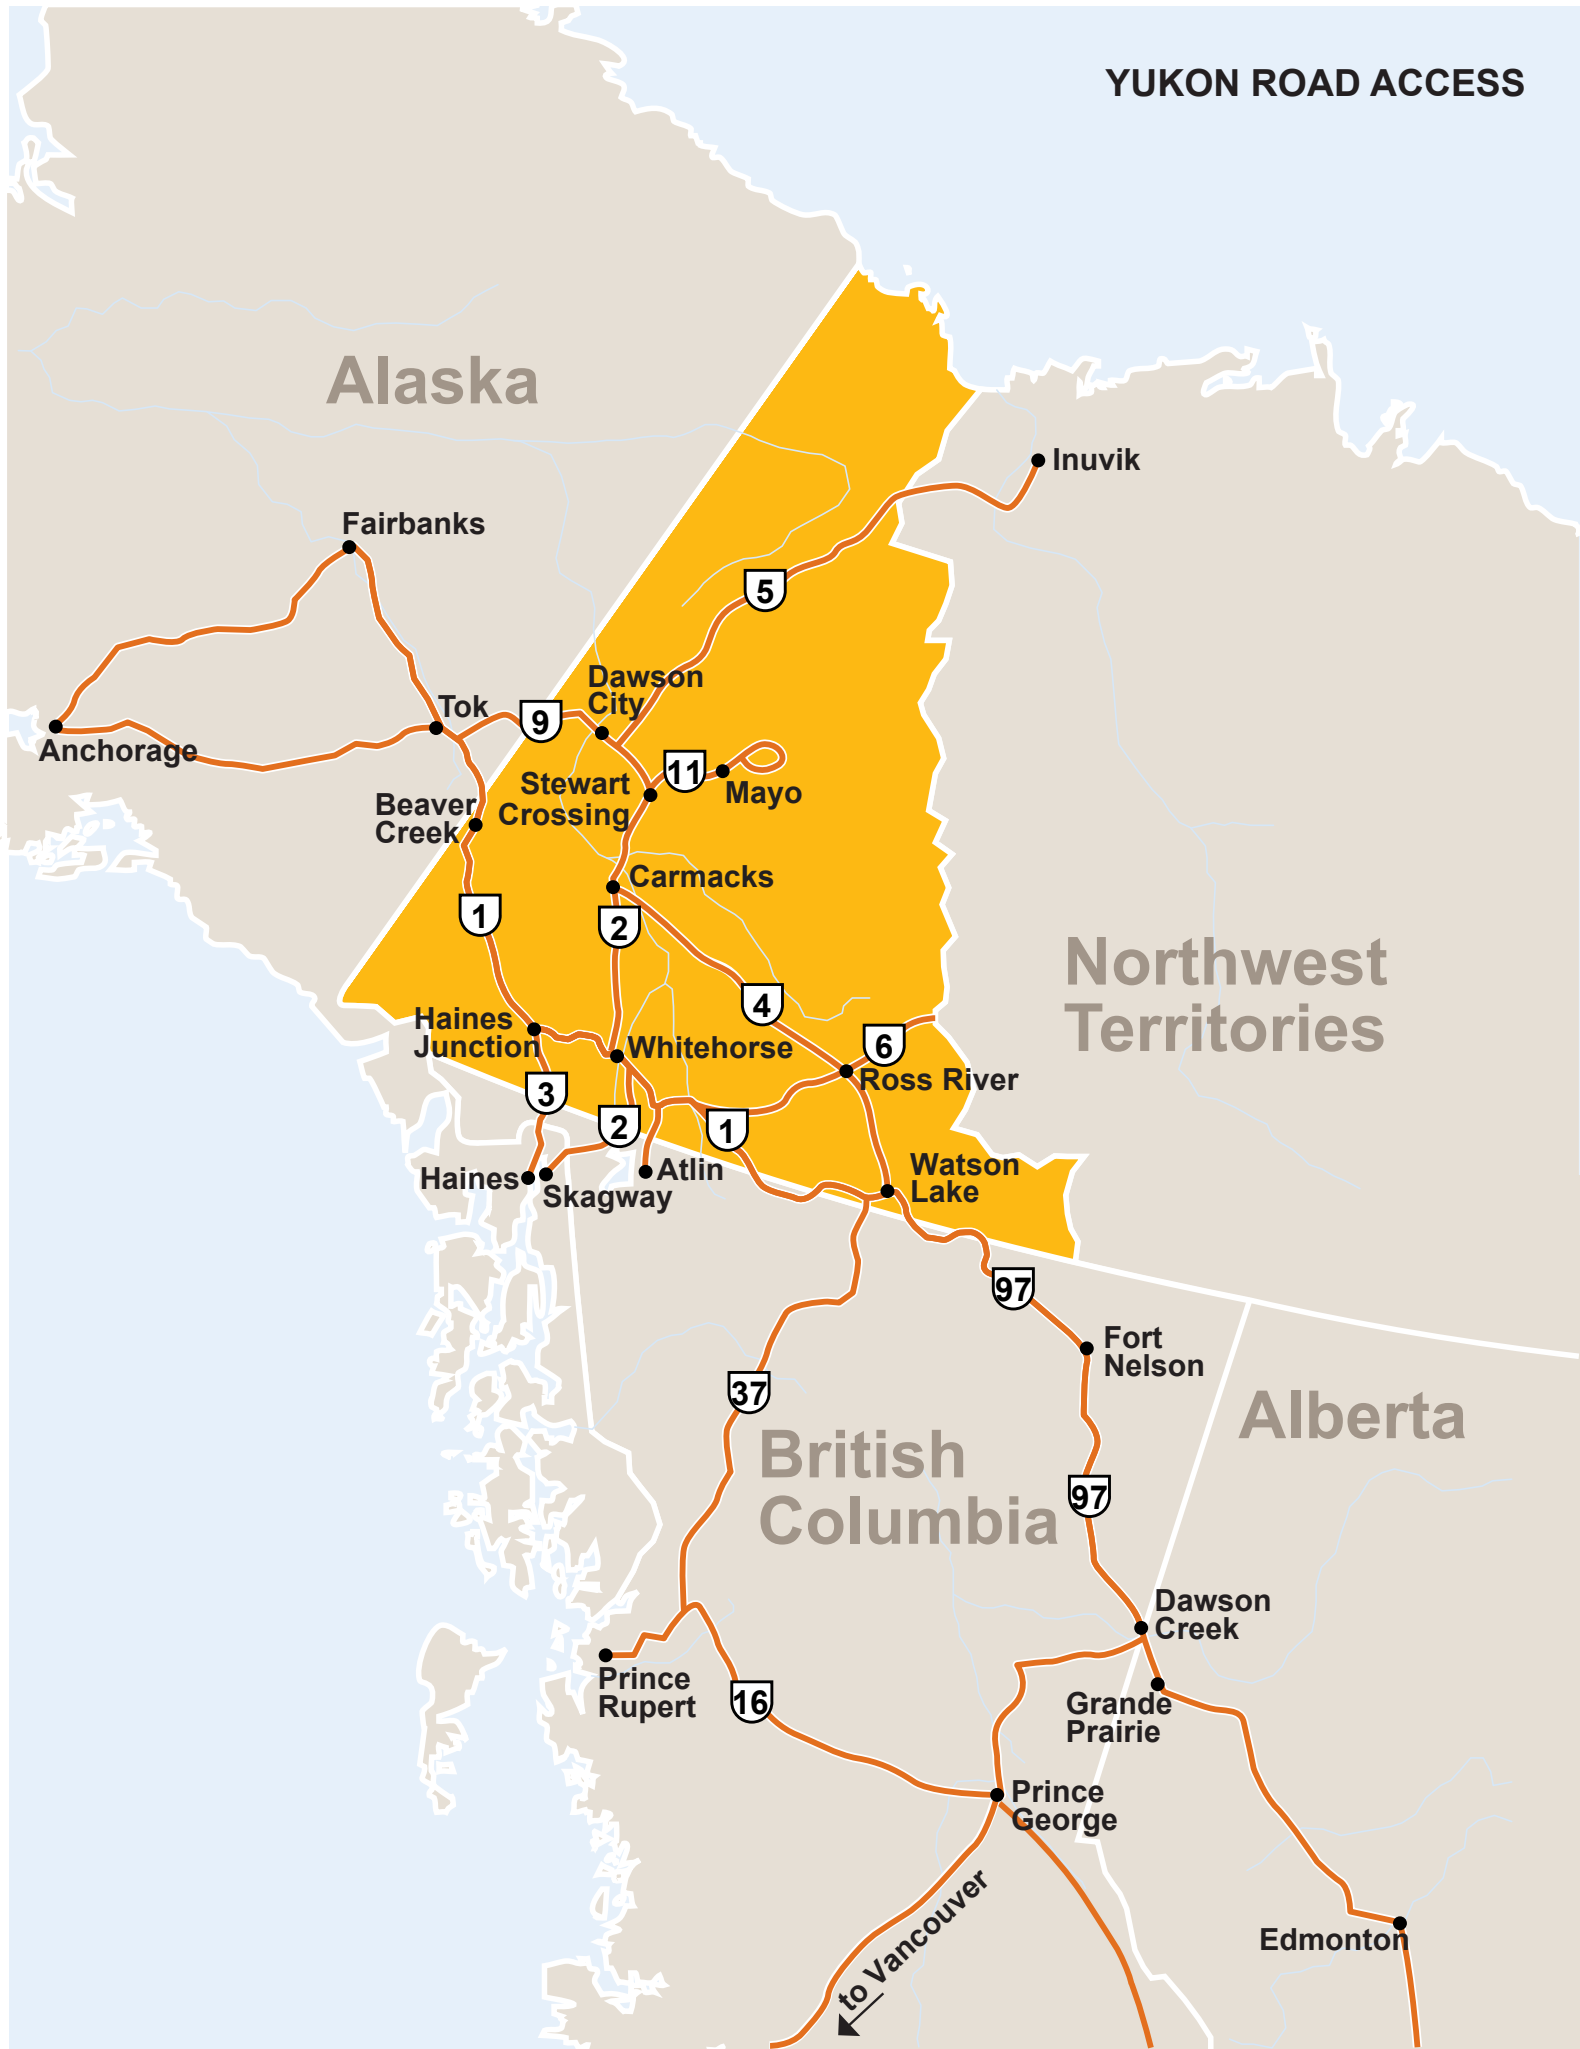

YUKON ROAD ACCESS

Alaska

Northwest Territories

British Columbia

Alberta

Fairbanks

Anchorage

Tok

Dawson City

Beaver Creek

Stewart Crossing

11

Mayo

Carmacks

Haines Junction

Whitehorse

6

Ross River

Haines

Skagway

2

Atlin

1

Watson Lake

Prince George

Edmonton

to Vancouver